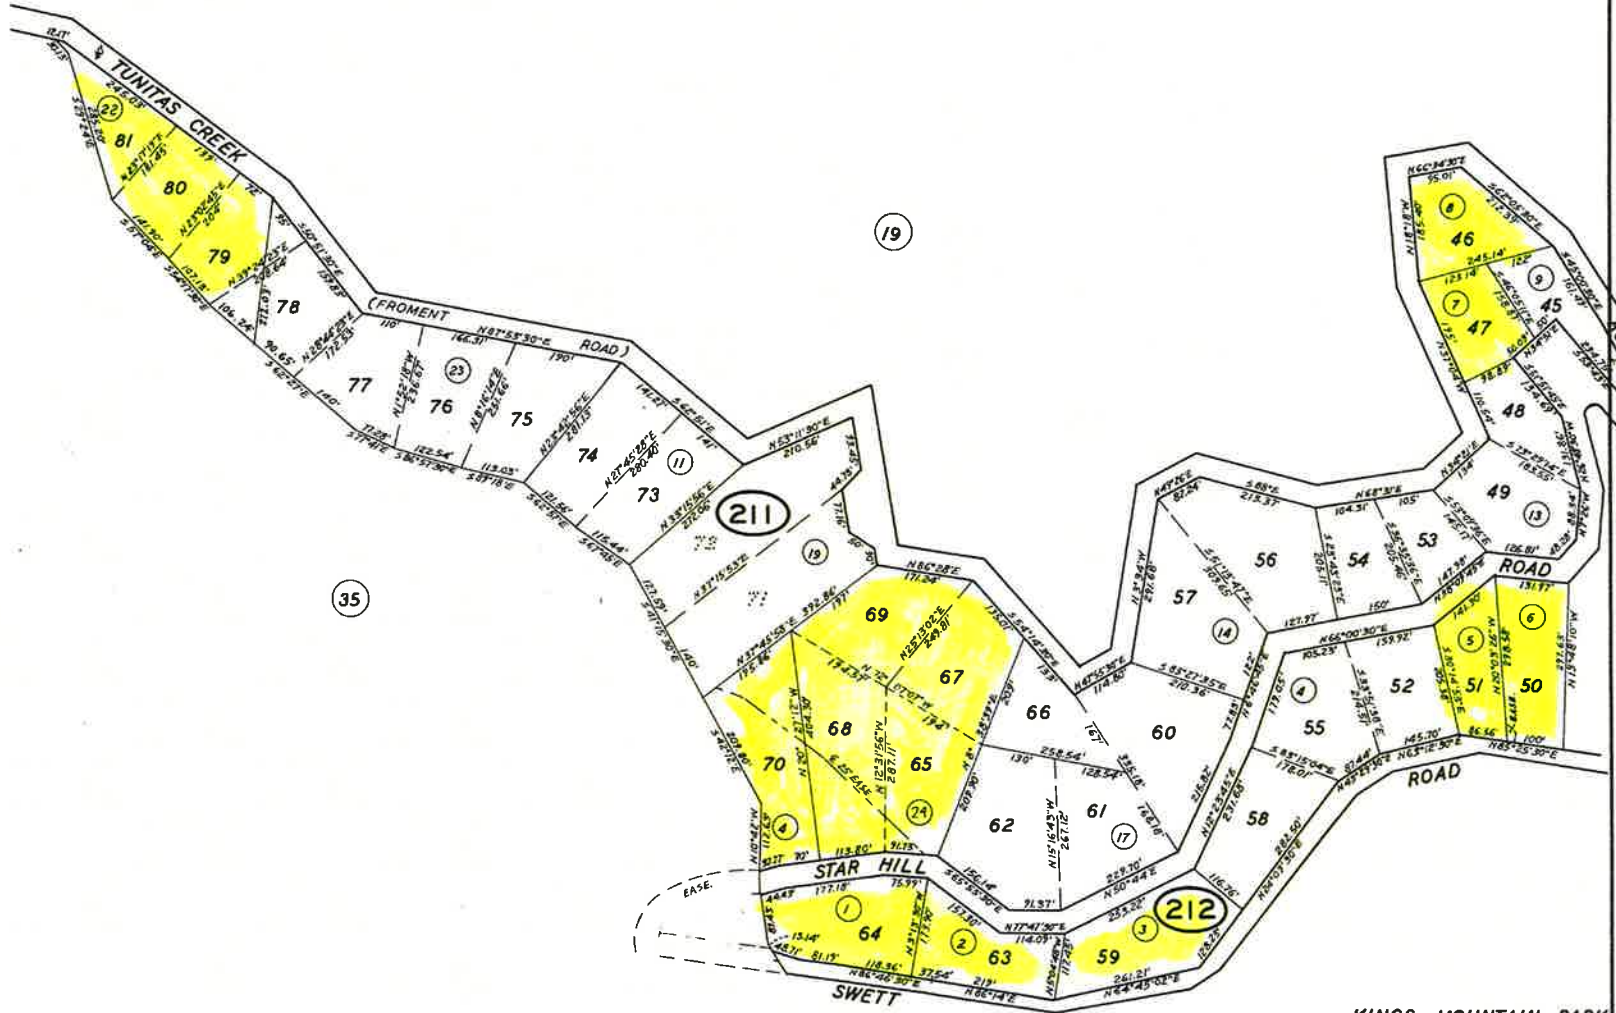

TAX CODE AREA - - - - -

67-20

KINGS MOUNTAIN PARK RSM 16/59

TAX CODE AREA - - - - -

67-21

KINGS MOUNTAIN PARK RSM 16/59

TAX CODE AREA - - - - -

67-22

△ PARCEL MAP VOL 53/33-35
△ KINGS MOUNTAIN PARK RSM 16/59-60