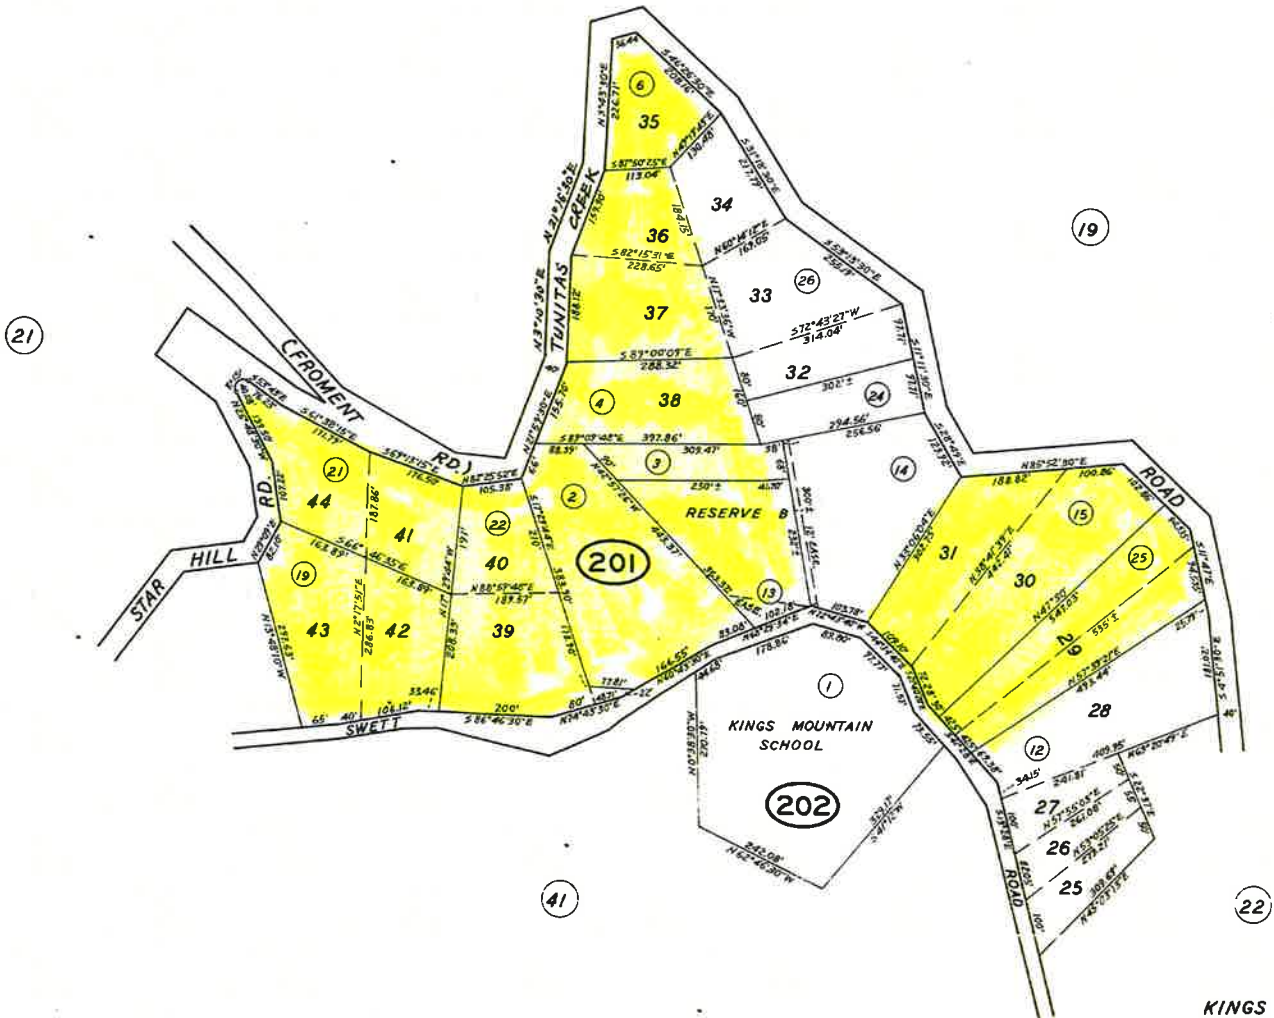

TAX CODE AREA - - - - -

67-20

KINGS MOUNTAIN PARK RSM 16/59

TAX CODE AREA - - - - -

67-21

KINGS MOUNTAIN PARK RSM 16/59

TAX CODE AREA - - - - -

67-22

△ PARCEL MAP VOL 53/33-35
△ KINGS MOUNTAIN PARK RSM 16/59-60