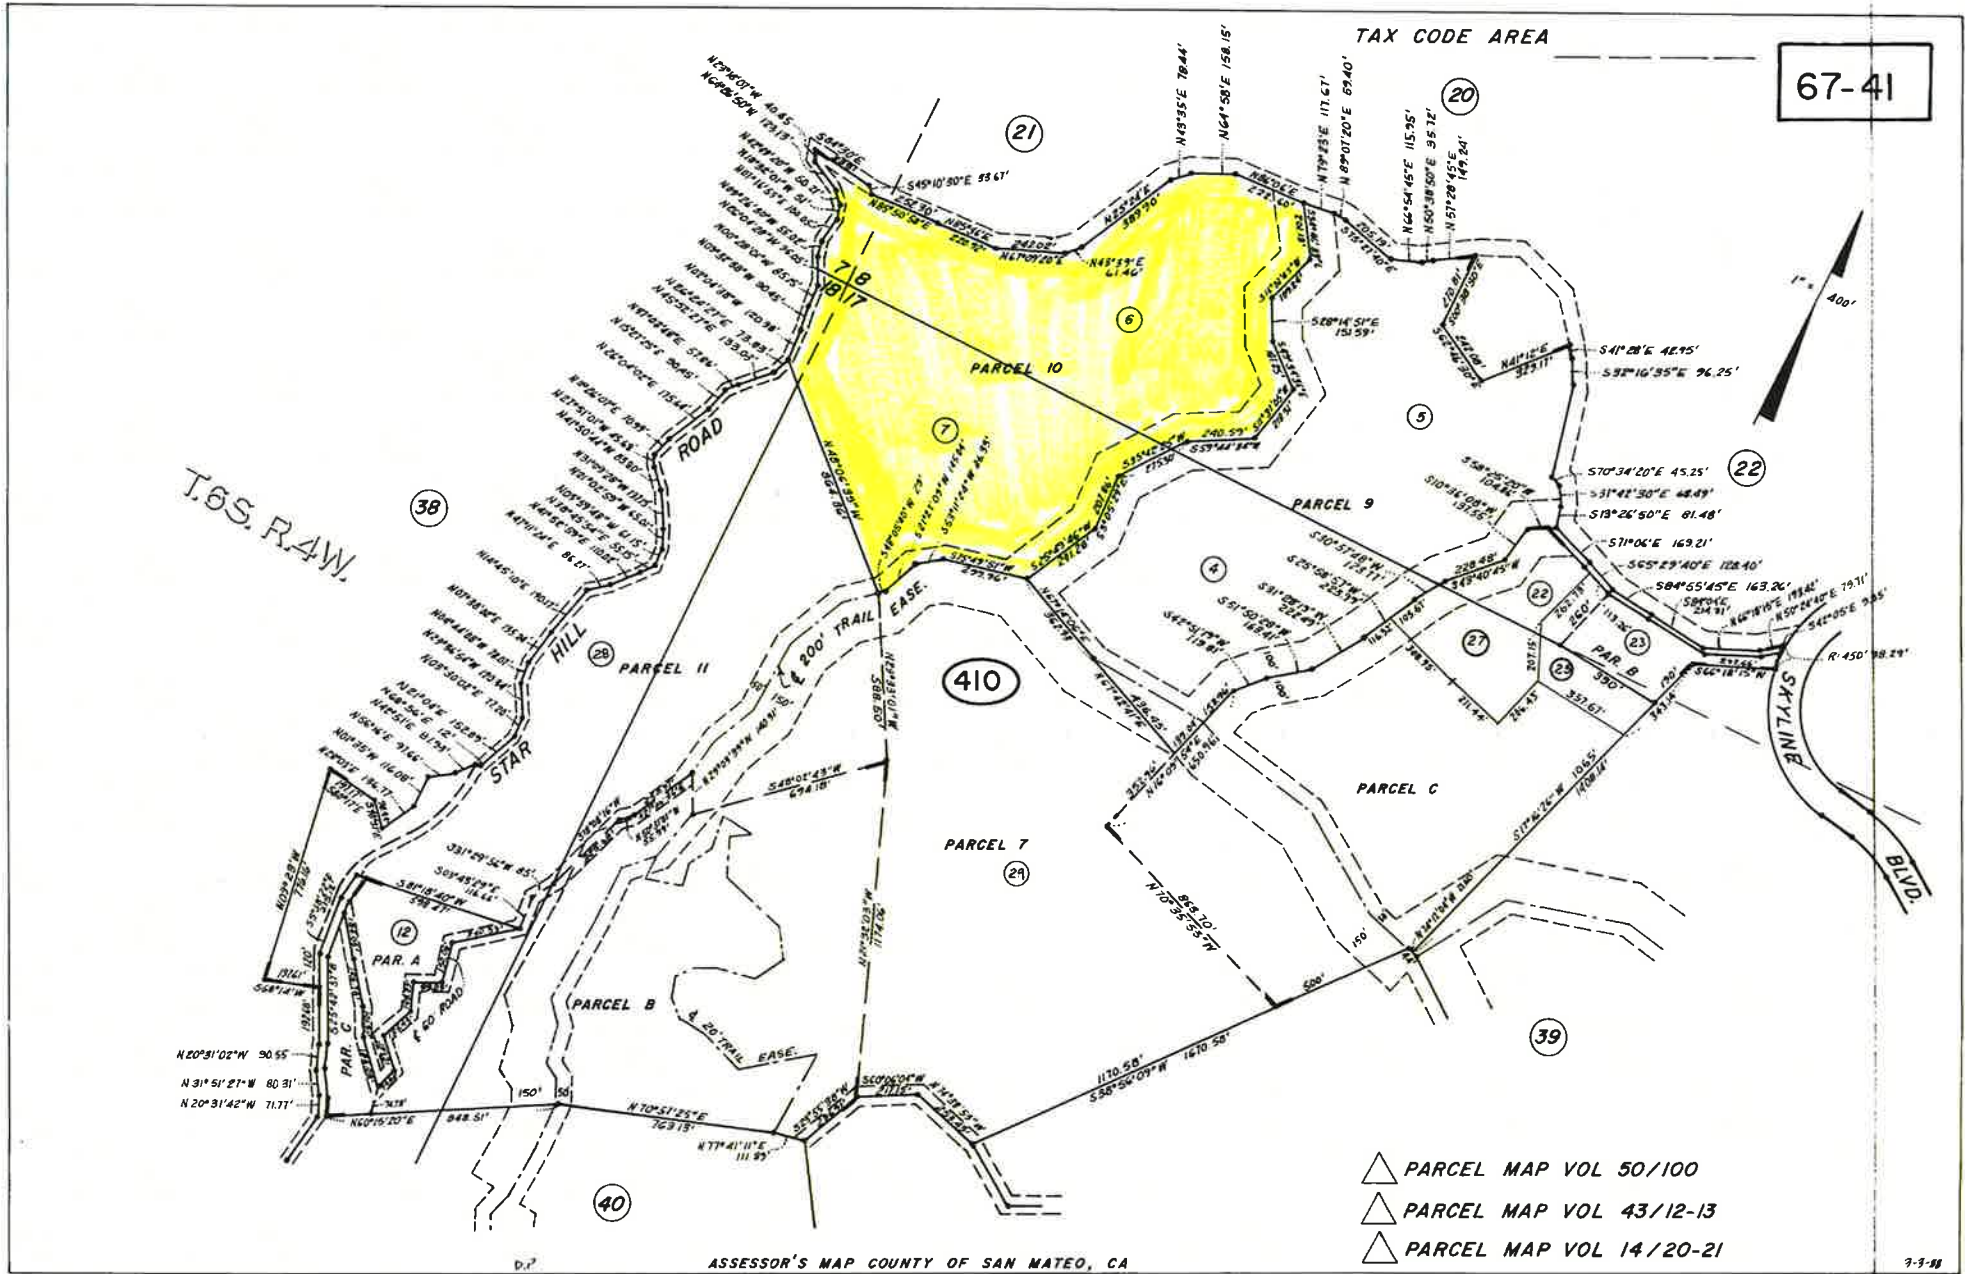

TAX CODE AREA - - - - -

67-20

KINGS MOUNTAIN PARK RSM 16/59

TAX CODE AREA - - - - -

67-21

KINGS MOUNTAIN PARK RSM 16/59

TAX CODE AREA - - - - -

67-22

△ PARCEL MAP VOL 53/33-35
△ KINGS MOUNTAIN PARK RSM 16/59-60