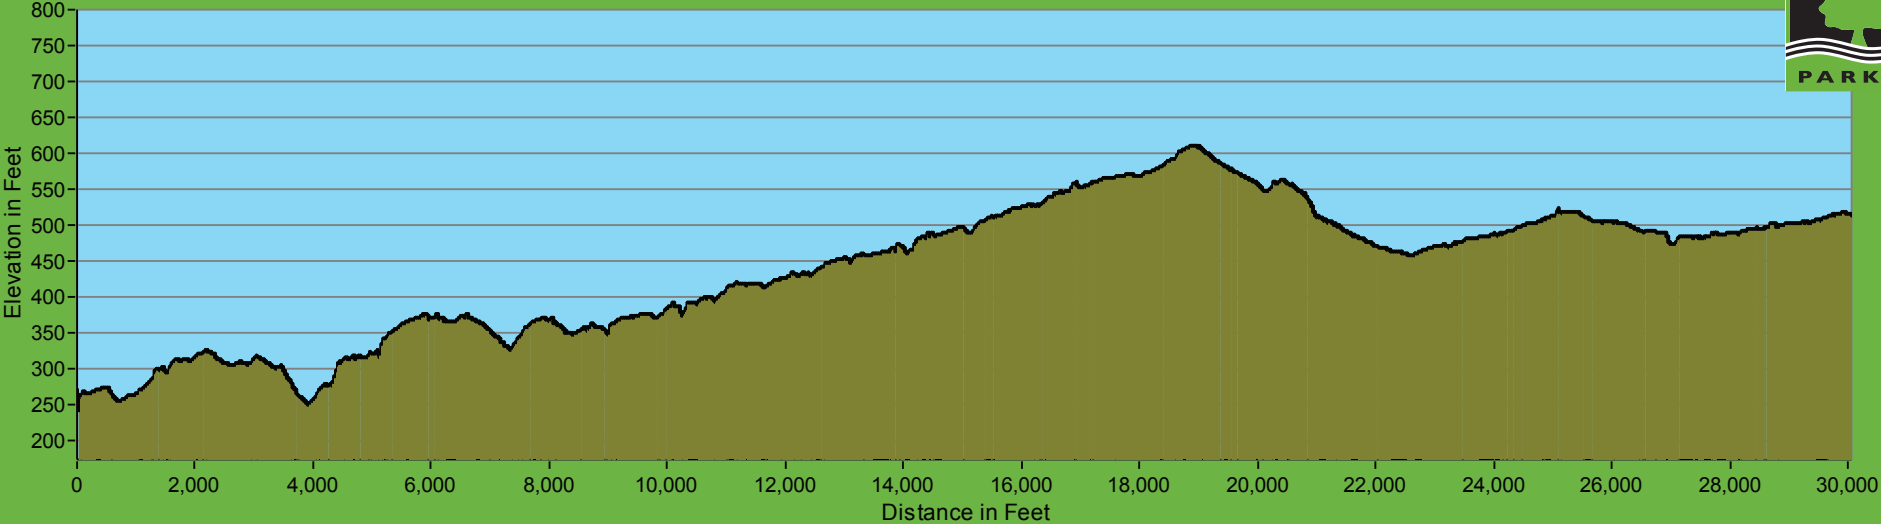

### Pescadero Creek County Park - Old Haul Trail Profile

369 Foot Elevation Change / Profile Begins at Hoffman Flat Trail Head and ends at Park Boundary