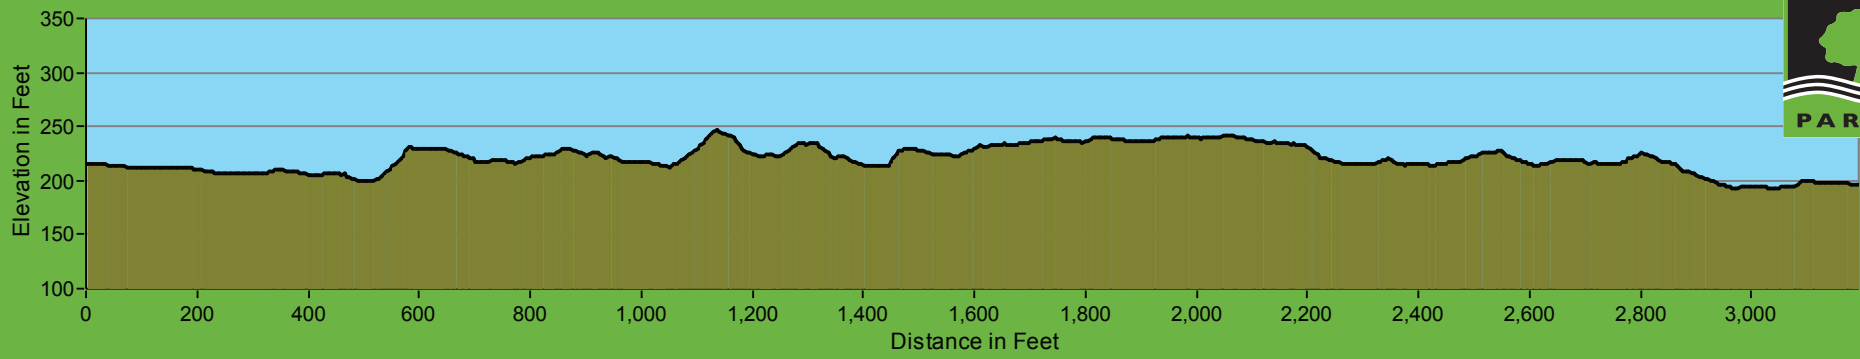

Memorial Park - Mt Ellen Nature Trail

54 Foot Elevation Change / Begins and ends at Pescadero Road