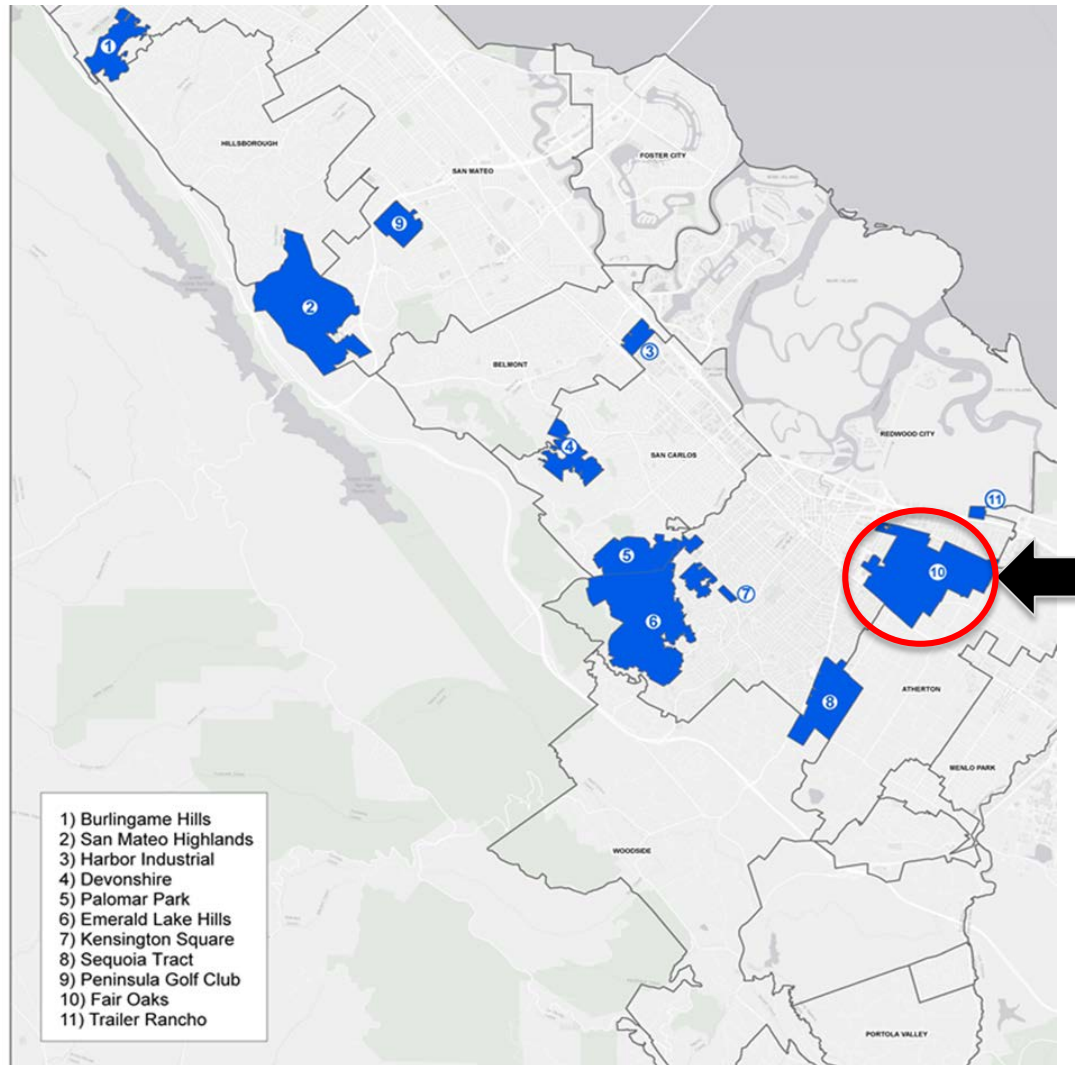

OFFICE OF
SUSTAINABILITY

COUNTY OF SAN MATEO

2020 North Fair Oaks
Garbage and Recycling
Franchise Agreement &
Rates

Unincorporated Areas in the SBWMA Serviced By Recology

County Role in SBWMA

- Set Rates Annually
- Ensure Contractor Compliance with the Franchise Agreement
- Make Program Recommendations and Conduct Special Events
- Manage Customer Feedback
- One member of a 12 Member Agency